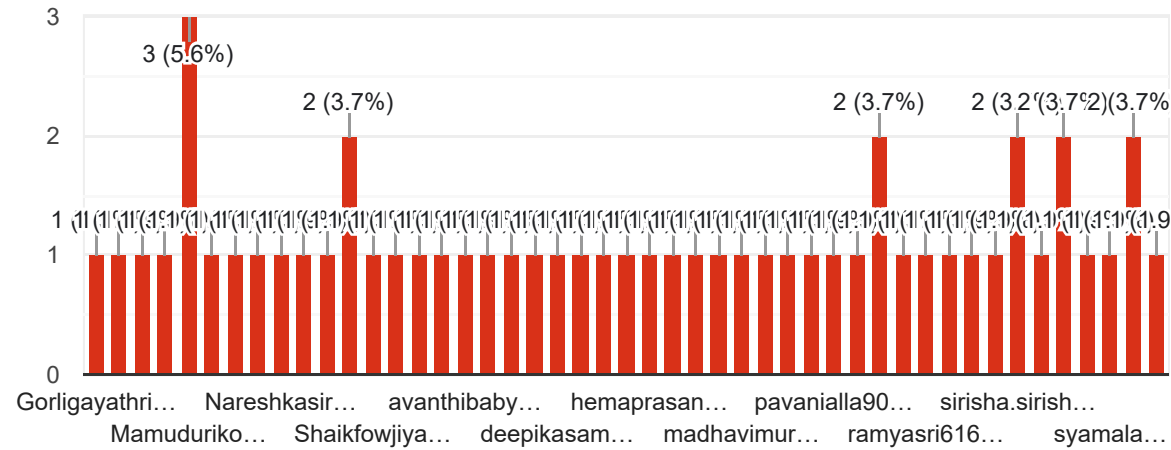

- Diddla rasi
- Mandru sirisha
- Y siva Durga Sai Prasad
- S sravani devi
- Puvvala siva Naga sa
- Thota venkata satyanarayana
- Thota venkata satyanarayana
- A.sripavani

EMAIL

Copy

54 responses

PROGRAM STUDIED