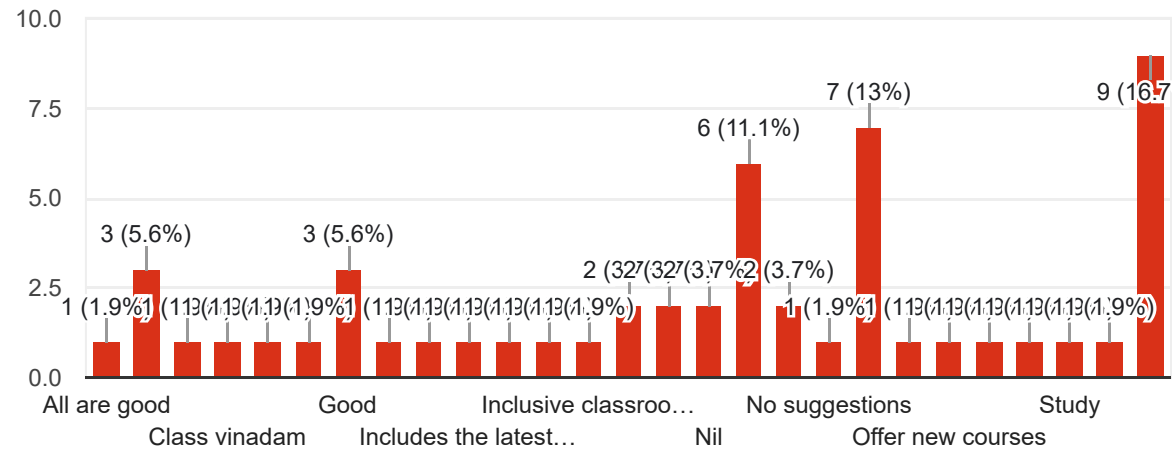

2. Is the course structure relevant to progress for higher levels

 Copy

54 responses

3. Is the course design applicable to real life situation?

 Copy

54 responses

4. Did the course structure evoke research aptitude?

 Copy

54 responses

5. Is the course structure helpful for you to adapt yourself to your carrier

 Copy

54 responses

6. what inclusions/ deletions do you suggest in the curriculum?

 Copy

54 responses