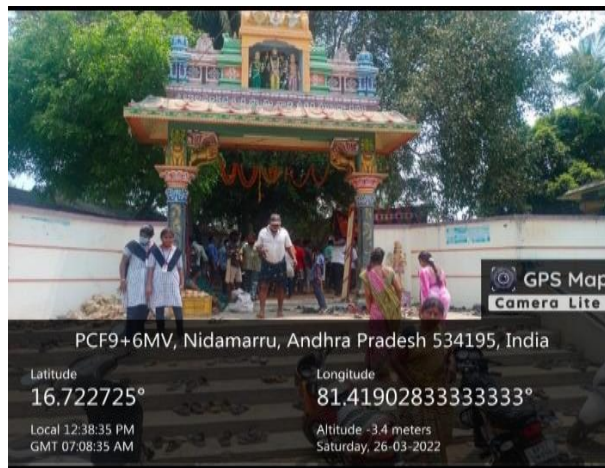

S.Ch.V.P.M.R. Govt. Degree College

Ganapavaram Eluru DT AP-534198

This to Certify that the following activities have been conducted under MoU between Party-I(The Department of Social Work S.Ch.V.P.M.R Government Degree College Ganapavaram Eluru Dt.AP-PIN-534198) and Party-II Sri Venkateswara Swamy Temple Nidamaru West Godavari Dt Ap

List of the Activities

S.No	Name of the Department	MoU Collaboration With	Date of Activity	Name of the Activity
1	SOCIAL WORK	Sri Venkateswara Swamy Temple Nidamaru West Godavari Dt Ap	26-03-2022	Social Service for the Devotees at the Temple
		Sri Venkateswara Swamy Temple Nidamaru West Godavari Dt Ap	26-09-2022	Social Service for the Devotees at the Temple

SOCIAL SERVICE

1B A social work students participated in social activities at Nidamaru village on 26.3.22
Social Service at Sri Venkateswra Swami Temple-Nidamaru on 03rd Sep-22

The I BA Students gone for Field Work on 03rd Sep-2022 to Nidamaru Sri Venkateswara Swami Temple to Serve the Food for the people.