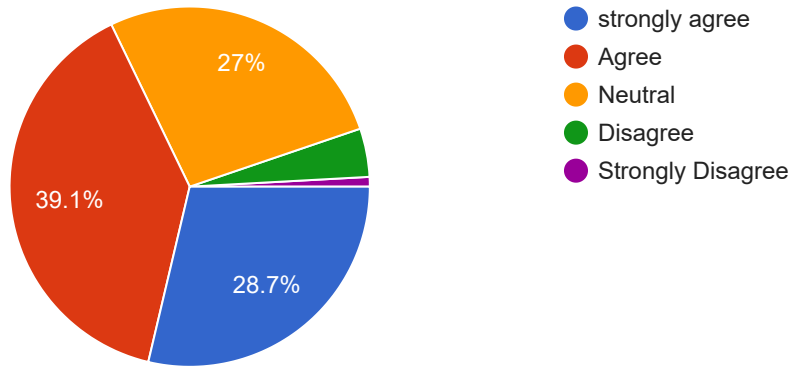

2. The course content is relevant to course outcomes

Copy

115 responses

3. The course content matches the needs of all levels of learners.

Copy

115 responses