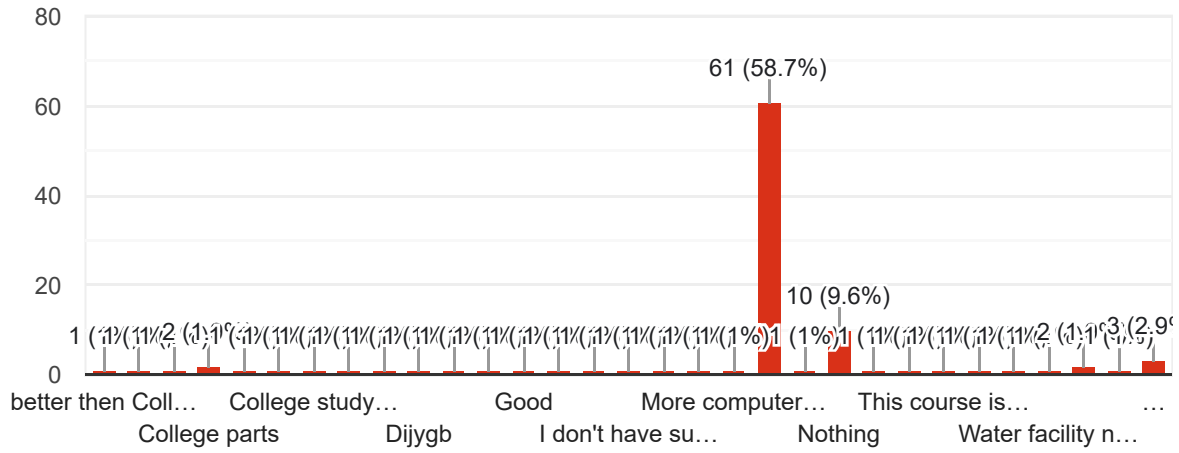

8. Any suggestions (inclusions or replacements in the content of course/(s) to enhance Student's competencies. Suggestions ought to be course specific)

104 responses

This content is neither created nor endorsed by Google. [Report Abuse](#) - [Terms of Service](#) - [Privacy Policy](#)

Google Forms