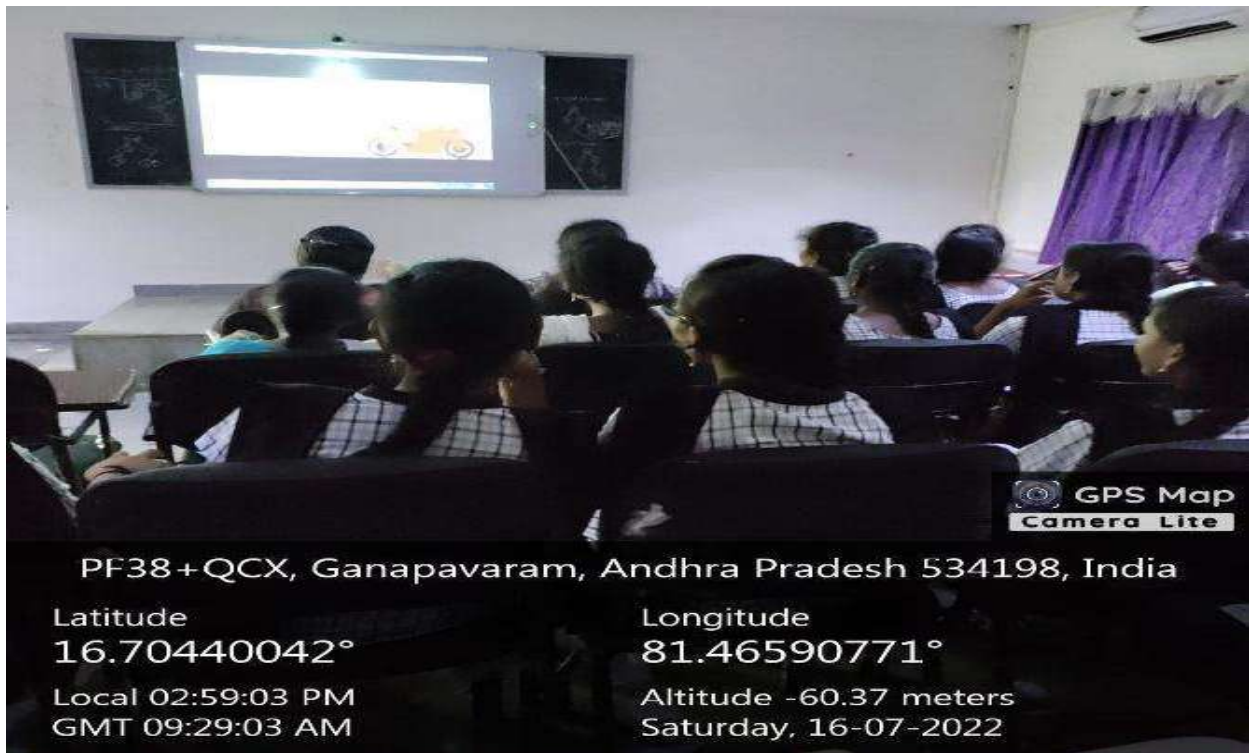

GPS Map
Camera Lite

PF38+QCX, Ganapavaram, Andhra Pradesh 534198, India

Latitude
16.70440042°

Local 02:59:03 PM
GMT 09:29:03 AM

Longitude
81.46590771°

Altitude -60.37 meters
Saturday, 16-07-2022