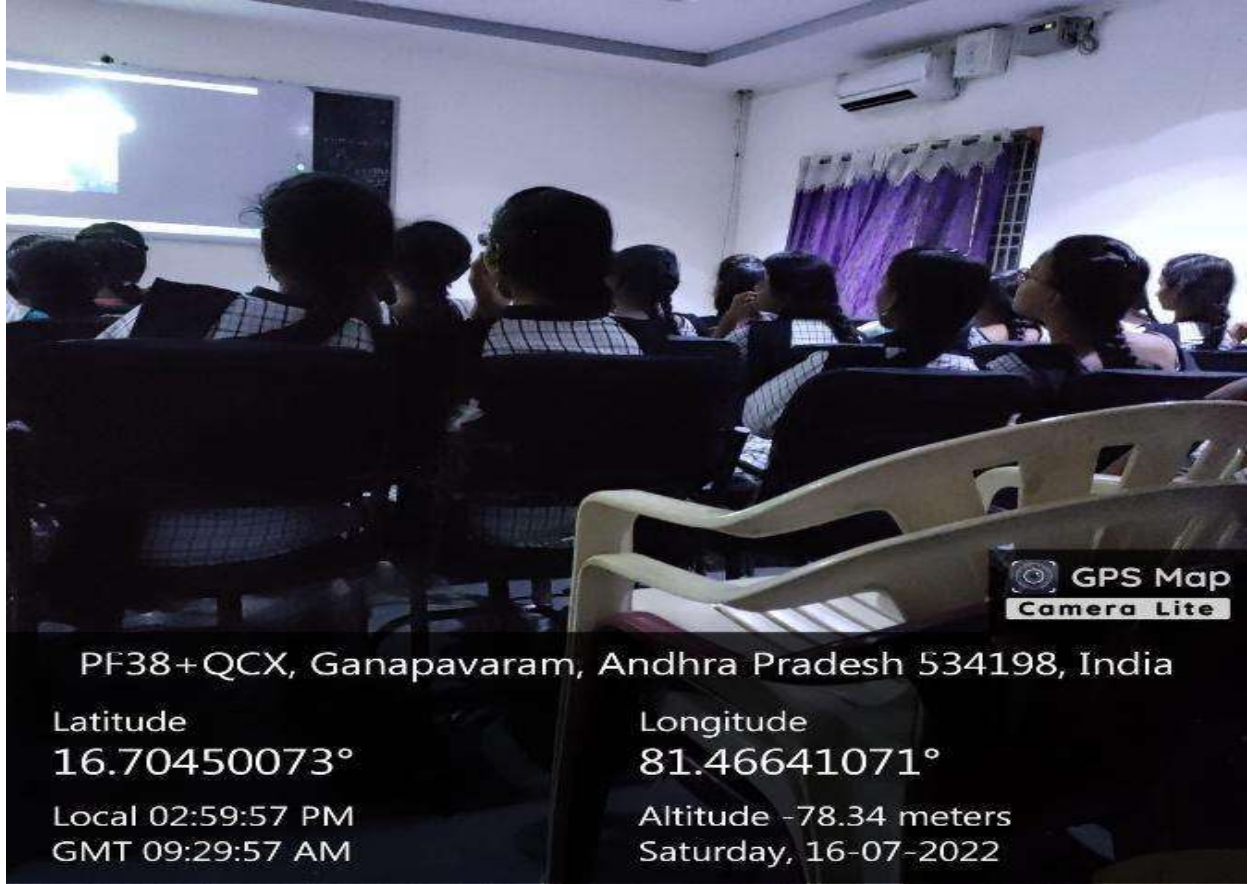

GPS Map
Camera Lite

PF38+QCX, Ganapavaram, Andhra Pradesh 534198, India

Latitude
16.70450073°

Local 02:59:57 PM
GMT 09:29:57 AM

Longitude
81.46641071°

Altitude -78.34 meters
Saturday, 16-07-2022