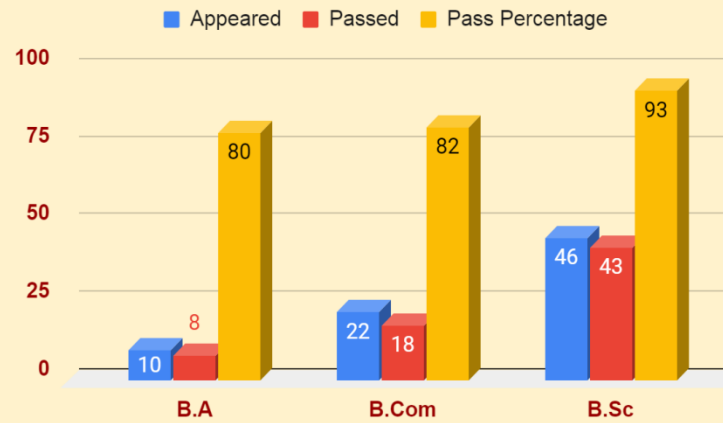

S.Ch.V.P.M.R.Government Degree College, Ganapavaram

Stream wise Result Analysis 2017-18

Stream wise Result Analysis 2018-19

Stream wise Result Analysis 2019-20

Stream wise Result Analysis 2020-21

Stream wise Result Analysis 2021-22

Stream wise Result Analysis 2022-23

Year wise Result Analysis 2017-18 to 2022-23