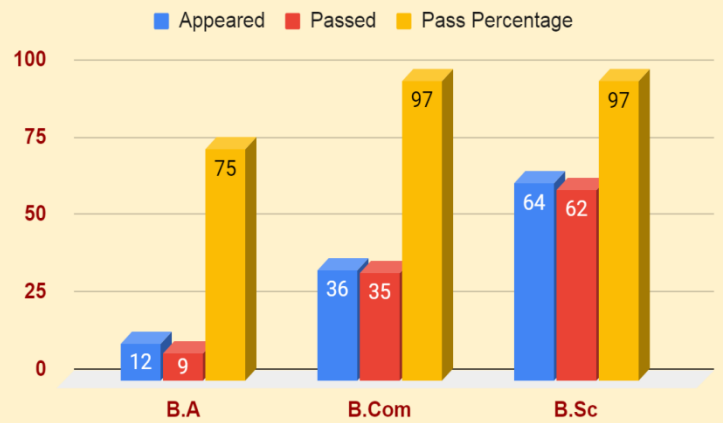

S.Ch.V.P.M.R.Government Degree College, Ganapavaram

Stream wise Result Analysis 2017-18

Stream wise Result Analysis 2018-19

Stream wise Result Analysis 2019-20

Stream wise Result Analysis 2020-21

Stream wise Result Analysis 2021-22

Stream wise Result Analysis 2022-23

Year wise Result Analysis 2017-18 to 2022-23