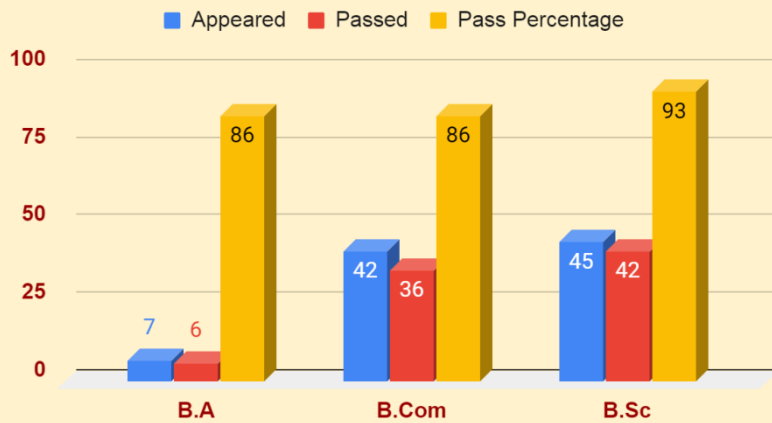

S.Ch.V.P.M.R.Government Degree College, Ganapavaram

Stream wise Result Analysis 2017-18

Stream wise Result Analysis 2018-19

Stream wise Result Analysis 2019-20

Stream wise Result Analysis 2020-21

Stream wise Result Analysis 2021-22

Stream wise Result Analysis 2022-23

Year wise Result Analysis 2017-18 to 2022-23