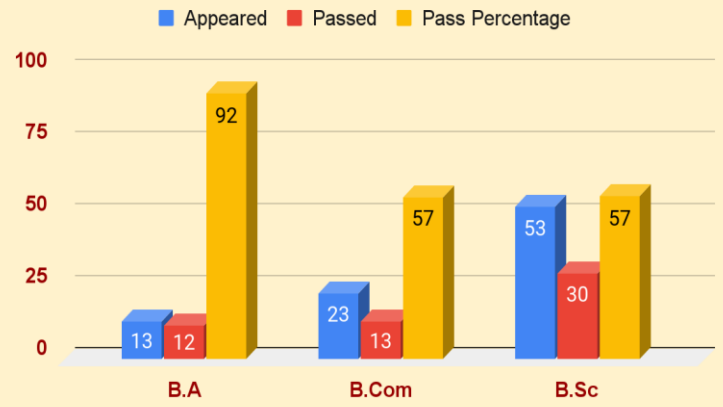

S.Ch.V.P.M.R.Government Degree College, Ganapavaram

Stream wise Result Analysis 2017-18

Stream wise Result Analysis 2018-19

Stream wise Result Analysis 2019-20

Stream wise Result Analysis 2020-21

Stream wise Result Analysis 2021-22

Stream wise Result Analysis 2022-23

Year wise Result Analysis 2017-18 to 2022-23