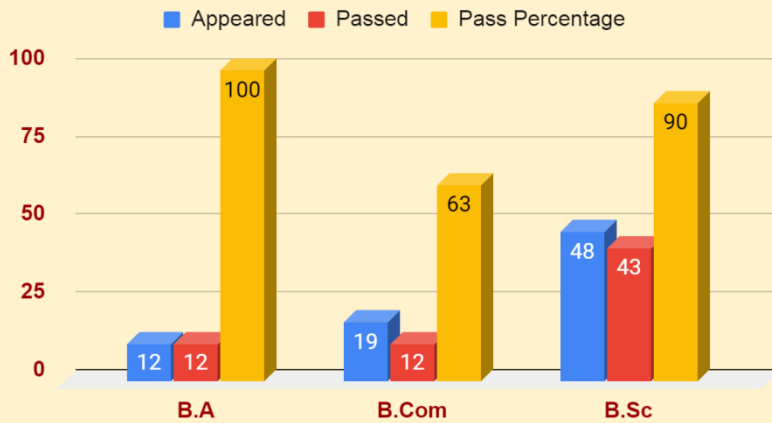

S.Ch.V.P.M.R.Government Degree College, Ganapavaram

Stream wise Result Analysis 2017-18

Stream wise Result Analysis 2018-19

Stream wise Result Analysis 2019-20

Stream wise Result Analysis 2020-21

Stream wise Result Analysis 2021-22

Stream wise Result Analysis 2022-23

Year wise Result Analysis 2017-18 to 2022-23