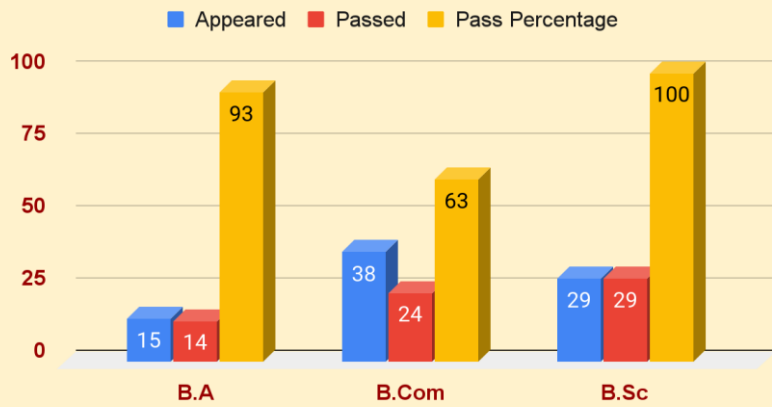

S.Ch.V.P.M.R.Government Degree College, Ganapavaram

Stream wise Result Analysis 2017-18

Stream wise Result Analysis 2018-19

Stream wise Result Analysis 2019-20

Stream wise Result Analysis 2020-21

Stream wise Result Analysis 2021-22

Stream wise Result Analysis 2022-23

Year wise Result Analysis 2017-18 to 2022-23